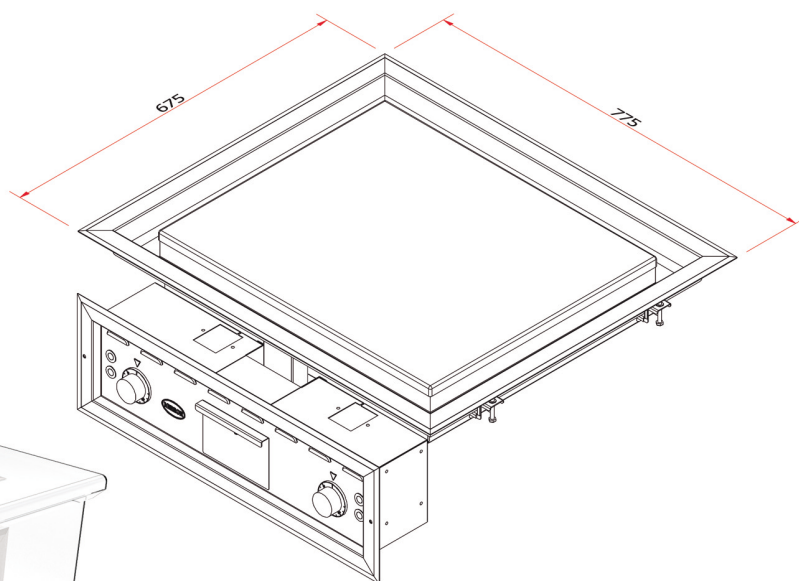

MIRROR

PLANCHA Drop in

M650E DI

FEATURES

Power: 8 kW

- ✓ Optional grooved surface (1/1 - 1/2)
- ✓ Temperature control up to 285°C
- ✓ Easy cleaning and maintenance
- ✓ Designed and manufactured in the EU

www.mirror.es

C/ Crom 57, Hospitalet de Llobregat 08907, Barcelona, España

Tel.: (+34) 336 87 30

Email: sales@mirror.es

Technical specifications

Voltage	380 / 415 V 3F+N
Freq.	50/60 Hz
Power	8 kW
Cooking area	600 x 500 mm
Max. Temperature	285 °C
Grease drawer	1 x 4 L

* M650E DI

Optional extras

- Grooved surface (1/1 - 1/2)

External dimensions and weight

Width	775 mm
Depth	731 mm (Min.)
High	285 mm
Weight	71 kg

www.mirror.es

C/ Crom 57, Hospitalet de Llobregat 08907, Barcelona, España