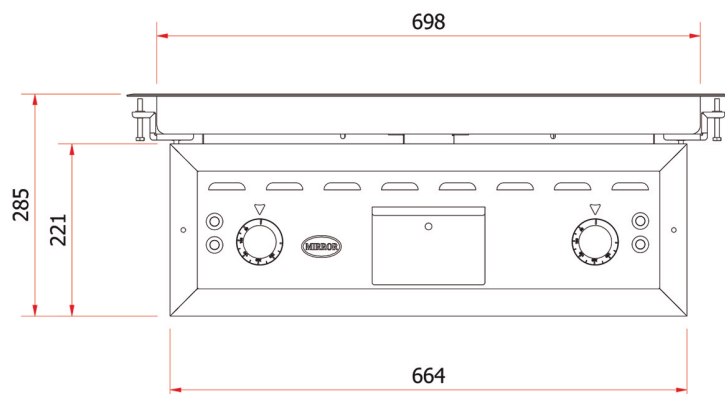

MIRROR

PLANCHA Drop in

M650E DI

FEATURES

Power: 8 kW

- ✓ Optional grooved surface (1/1 - 1/2)
- ✓ Temperature control up to 285°C
- ✓ Easy cleaning and maintenance
- ✓ Designed and manufactured in the EU

www.mirror.es

C/ Crom 57, Hospitalet de Llobregat 08907, Barcelona, España

Tel.: (+34) 336 87 30

Email: sales@mirror.es

Technical specifications

Voltage	380 / 415 V 3F+N
Freq.	50/60 Hz
Power	8 kW
Cooking area	600 x 500 mm
Max. Temperature	285 °C
Grease drawer	1 x 4 L

* M650E DI

Optional extras

- Grooved surface (1/1 - 1/2)

External dimensions and weight

Width	775 mm
Depth	731 mm (Min.)
High	285 mm
Weight	71 kg

www.mirror.es

C/ Crom 57, Hospitalet de Llobregat 08907, Barcelona, España