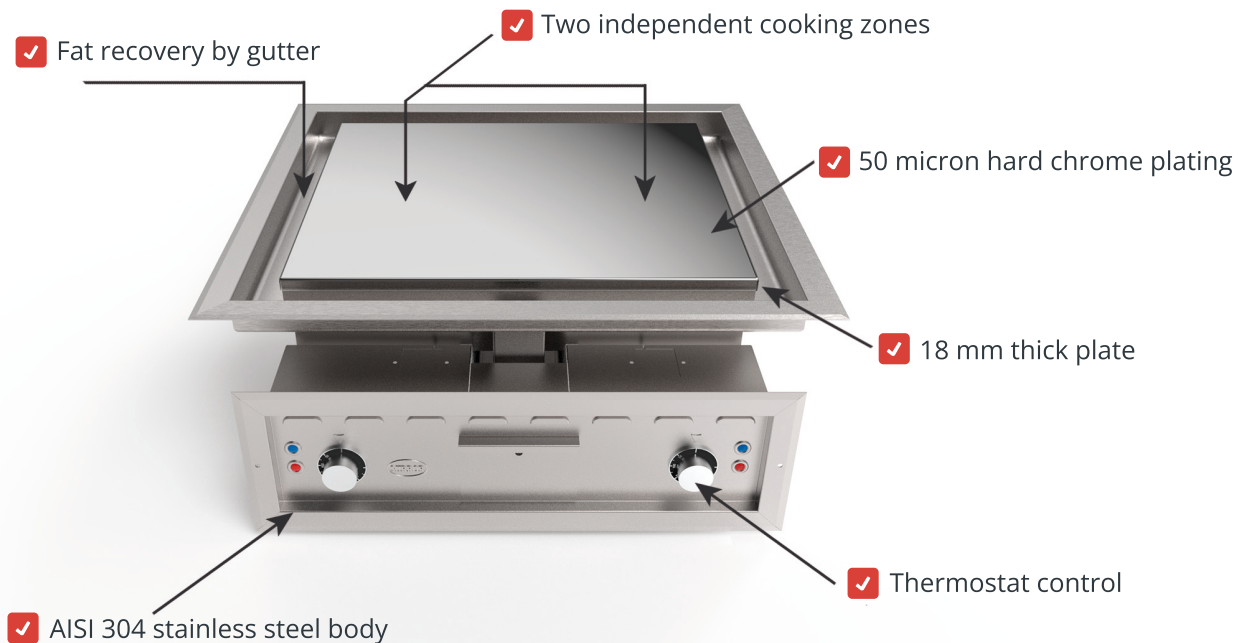

MIRROR

PLANCHA Drop in

M650E DI

FEATURES

Power: 8 kW

- ✓ Optional grooved surface (1/1 - 1/2)
- ✓ Temperature control up to 285°C
- ✓ Easy cleaning and maintenance
- ✓ Designed and manufactured in the EU

www.mirror.es

C/ Crom 57, Hospitalet de Llobregat 08907, Barcelona, España

Tel.: (+34) 336 87 30

Email: sales@mirror.es

Technical specifications

Voltage	380 / 415 V 3F+N
Freq.	50/60 Hz
Power	8 kW
Cooking area	600 x 500 mm
Max. Temperature	285 °C
Grease drawer	1 x 4 L

* M650E DI

Optional extras

- Grooved surface (1/1 - 1/2)

External dimensions and weight

Width	775 mm
Depth	731 mm (Min.)
High	285 mm
Weight	71 kg

www.mirror.es

C/ Crom 57, Hospitalet de Llobregat 08907, Barcelona, España