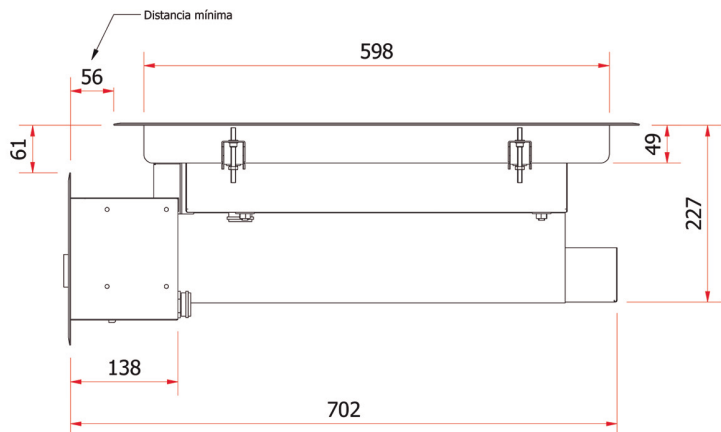

MIRROR

PLANCHA Drop in

M650E DI

FEATURES

Power: 8 kW

- ✓ Optional grooved surface (1/1 - 1/2)
- ✓ Temperature control up to 285°C
- ✓ Easy cleaning and maintenance
- ✓ Designed and manufactured in the EU

www.mirror.es

C/ Crom 57, Hospitalet de Llobregat 08907, Barcelona, España

Tel.: (+34) 336 87 30

Email: sales@mirror.es

Technical specifications

Voltage	380 / 415 V 3F+N
Freq.	50/60 Hz
Power	8 kW
Cooking area	600 x 500 mm
Max. Temperature	285 °C
Grease drawer	1 x 4 L

* M650E DI

Optional extras

- Grooved surface (1/1 - 1/2)

External dimensions and weight

Width	775 mm
Depth	731 mm (Min.)
High	285 mm
Weight	71 kg

www.mirror.es

C/ Crom 57, Hospitalet de Llobregat 08907, Barcelona, España